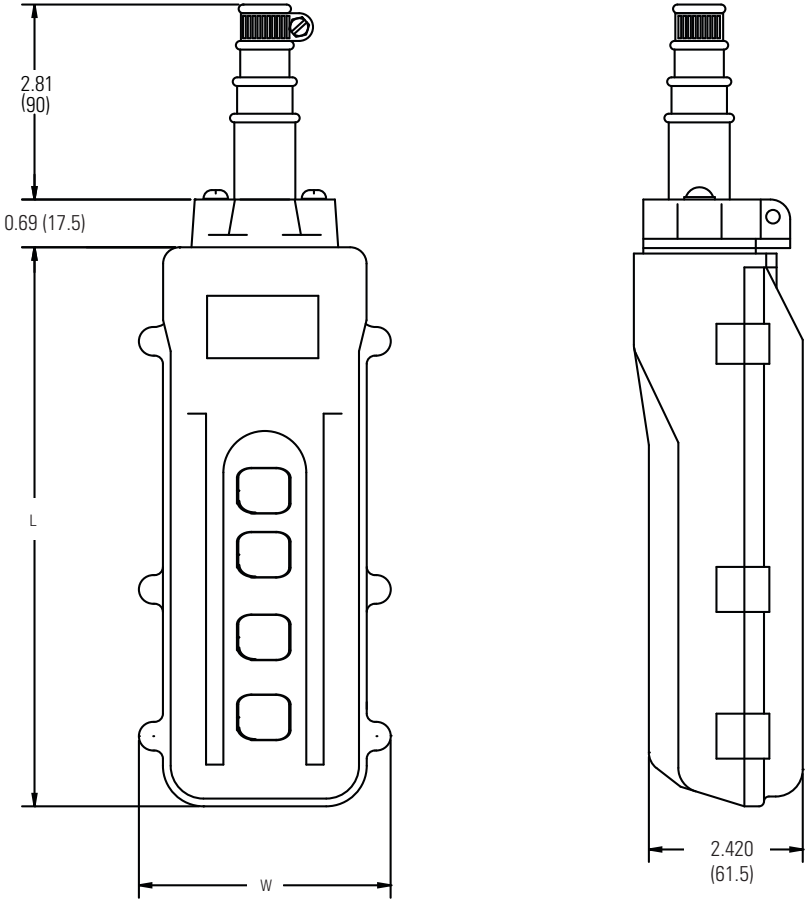

CM LodeStar Control Station, 4 Button

Dimensions in inches (mm)

Dimension	4-Btn
L	7.09 (180)
W	3.07 (78)